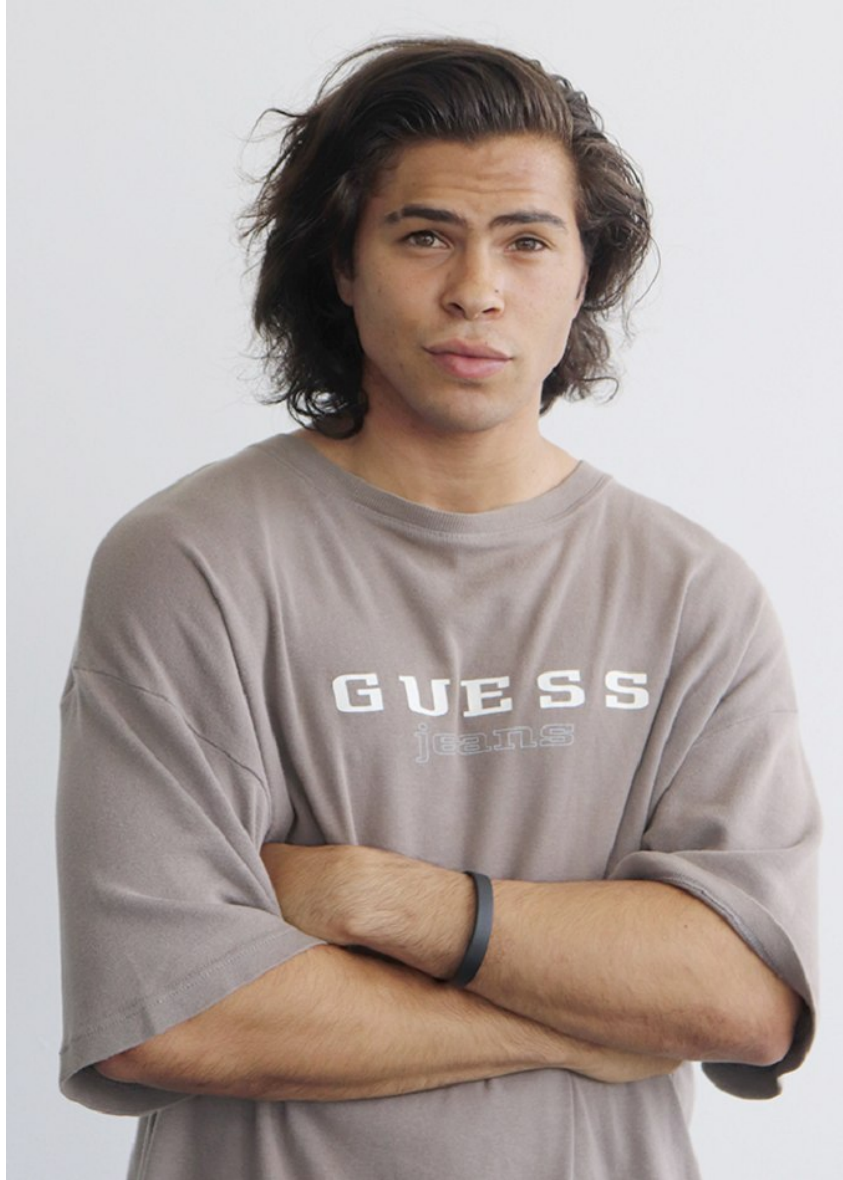

LANCE CARELSE

Height 175cm/5'9" Chest 102cm/40" Waist 85cm/33.5" Suit 102cm/40"/50 Suit Length S Shoe 42 EU/8.5 US/8 UK Hair Brown Eyes Hazel

LANCE CARELSE

Height 175cm/5'9" Chest 102cm/40" Waist 85cm/33.5" Suit 102cm/40"/50 Suit Length S Shoe 42 EU/8.5 US/8 UK Hair Brown Eyes Hazel