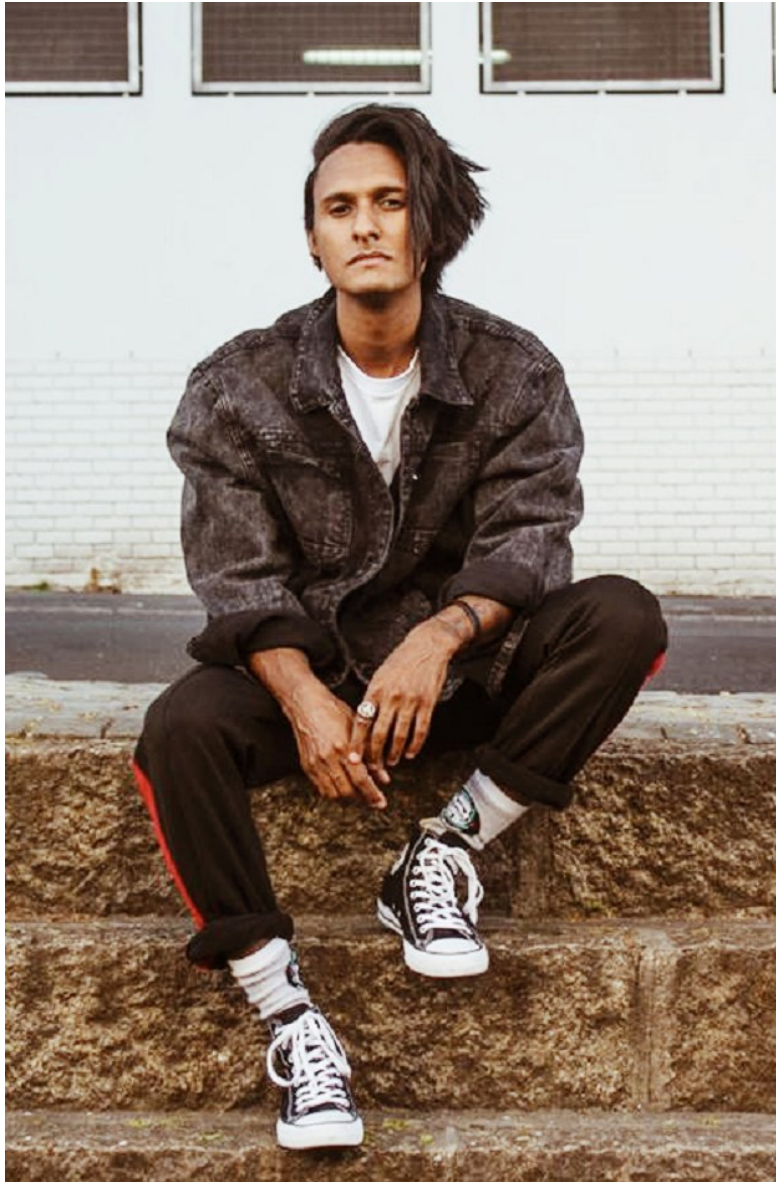

STEVEN LAMBERT

Height 183cm/6'0" Chest 95cm/37.5" Waist 77cm/30.5" Suit 95cm/37.5"/47.5 Suit Length R Shoe 42 EU/8.5 US/8 UK Hair Black Eyes Brown

STEVEN LAMBERT

Height 183cm/6'0" Chest 95cm/37.5" Waist 77cm/30.5" Suit 95cm/37.5"/47.5 Suit Length R Shoe 42 EU/8.5 US/8 UK Hair Black Eyes Brown