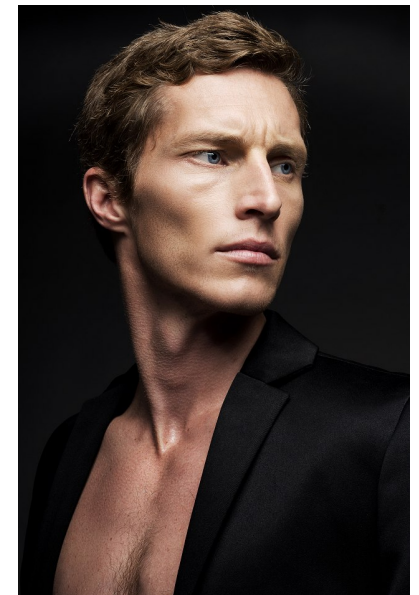

GARRETH HERRING

Height 187cm/6'1.5" Chest 94cm/37" Waist 74cm/29" Suit 94cm/37"/47
Suit Length L Shoe 43 EU/9.5 US/9 UK Hair Dark Blonde Eyes Blue

Unit 3, First Floor | 232 Albert Road | Woodstock, Cape Town, 7925
Tel: 021 461 1172 | Email: liesel@mybooker.co.za