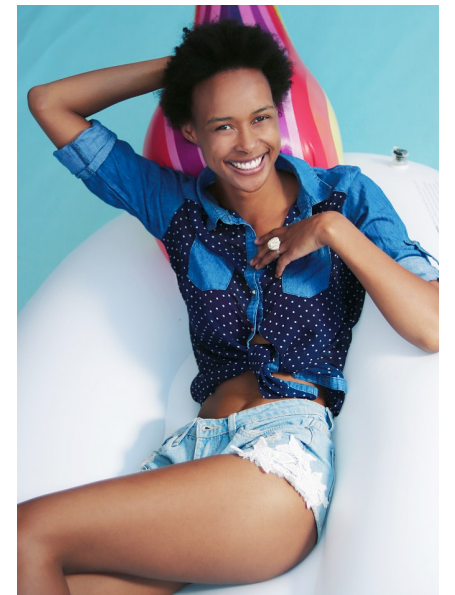

## SALMAA MCHAKULU

Height 170cm/5'7" Bust 82cm/32.5" C Waist 60cm/23.5" Hips 94cm/37"  
Shoe 38.5 EU/7.5 US/5.5 UK Hair Black Eyes Brown

Unit 3, First Floor | 232 Albert Road | Woodstock, Cape Town, 7925  
Tel: 021 461 1172 | Email: [liesel@mybooker.co.za](mailto:liesel@mybooker.co.za)