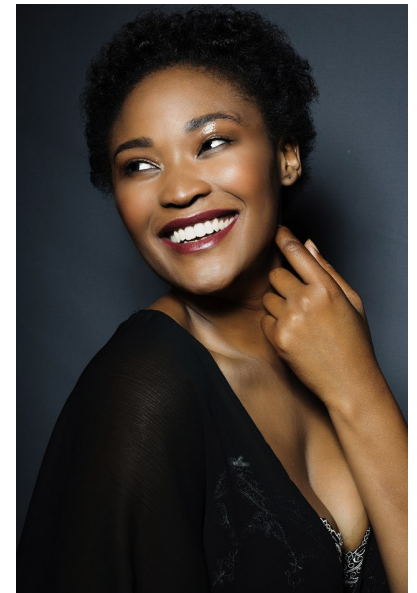

LESEGO MODUTLE

Height 163cm/5'4" Bust 81cm/32" DD Waist 72cm/28.5"
Hips 103cm/40.5" Dress 32 EU/2 US/4 UK Shoe 41 EU/10 US/7 UK
Hair Black Eyes Black

Unit 3, First Floor | 232 Albert Road | Woodstock, Cape Town, 7925
Tel: 021 461 1172 | Email: liesel@mybooker.co.za