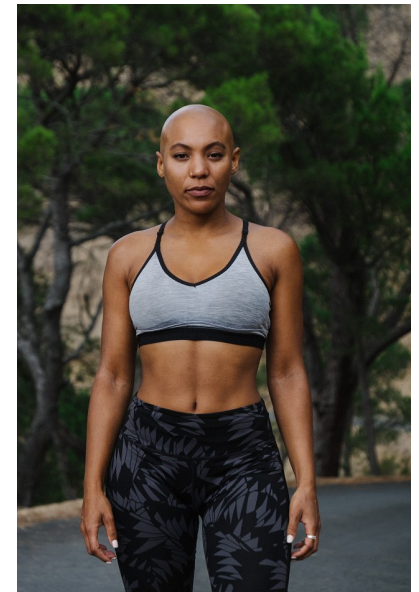

## THANDI SEBE

Height 165cm/5'5" Bust 81cm/32" C Hips 98cm/38.5" Dress 36 EU/6 US/8 UK Shoe 37 EU/6 US/4 UK Hair Brown Eyes Brown

Unit 3, First Floor | 232 Albert Road | Woodstock, Cape Town, 7925  
Tel: 021 461 1172 | Email: [liesel@mybooker.co.za](mailto:liesel@mybooker.co.za)