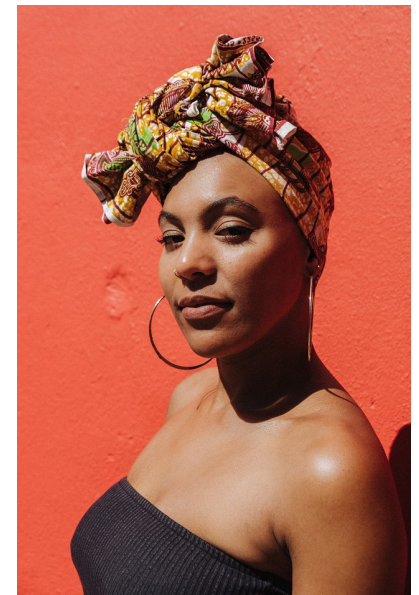

## THANDI SEBE

Height 165cm/5'5" Bust 81cm/32" C Hips 98cm/38.5" Dress 36 EU/6 US/8 UK Shoe 37 EU/6 US/4 UK Hair Brown Eyes Brown

Unit 3, First Floor | 232 Albert Road | Woodstock, Cape Town, 7925  
Tel: 021 461 1172 | Email: [liesel@mybooker.co.za](mailto:liesel@mybooker.co.za)