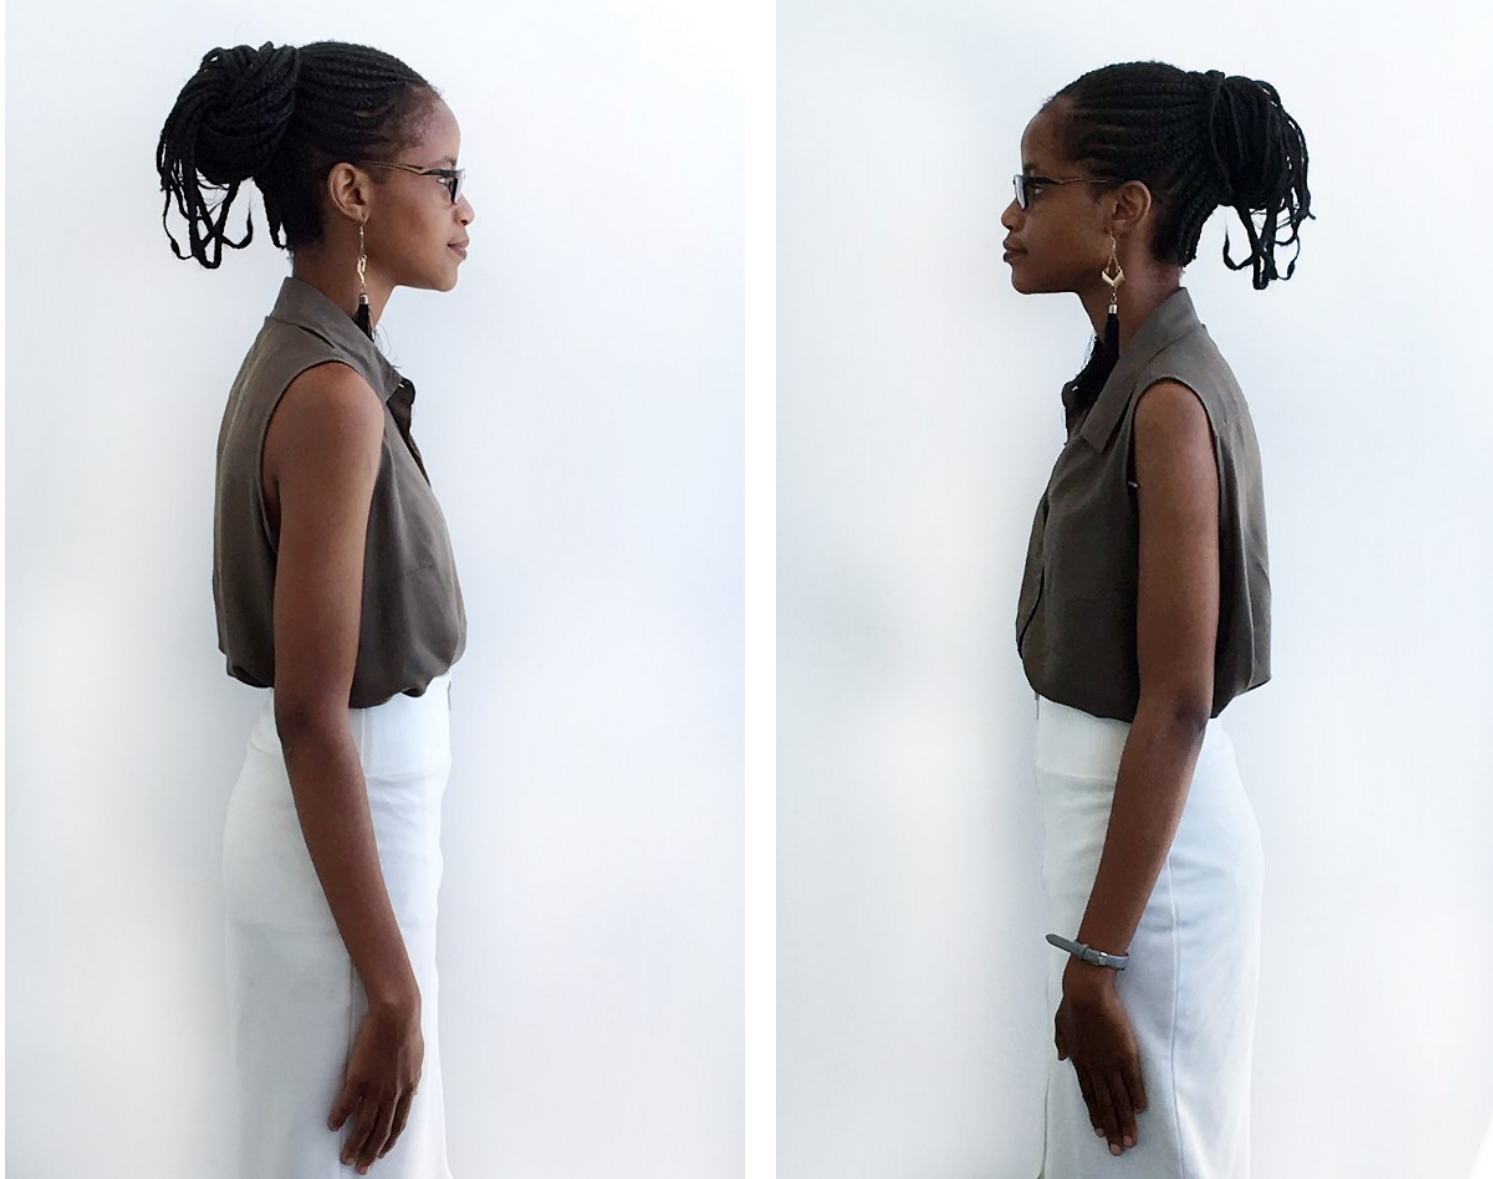

TSHEGO

Height 166cm/5'5.5" Bust 77cm/30.5" B Waist 67cm/26.5" Hips 80cm/31.5" Shoe 38 EU/7 US/5 UK Hair Brown Eyes Brown

TSHEGO

Height 166cm/5'5.5" Bust 77cm/30.5" B Waist 67cm/26.5" Hips 80cm/31.5" Shoe 38 EU/7 US/5 UK Hair Brown Eyes Brown